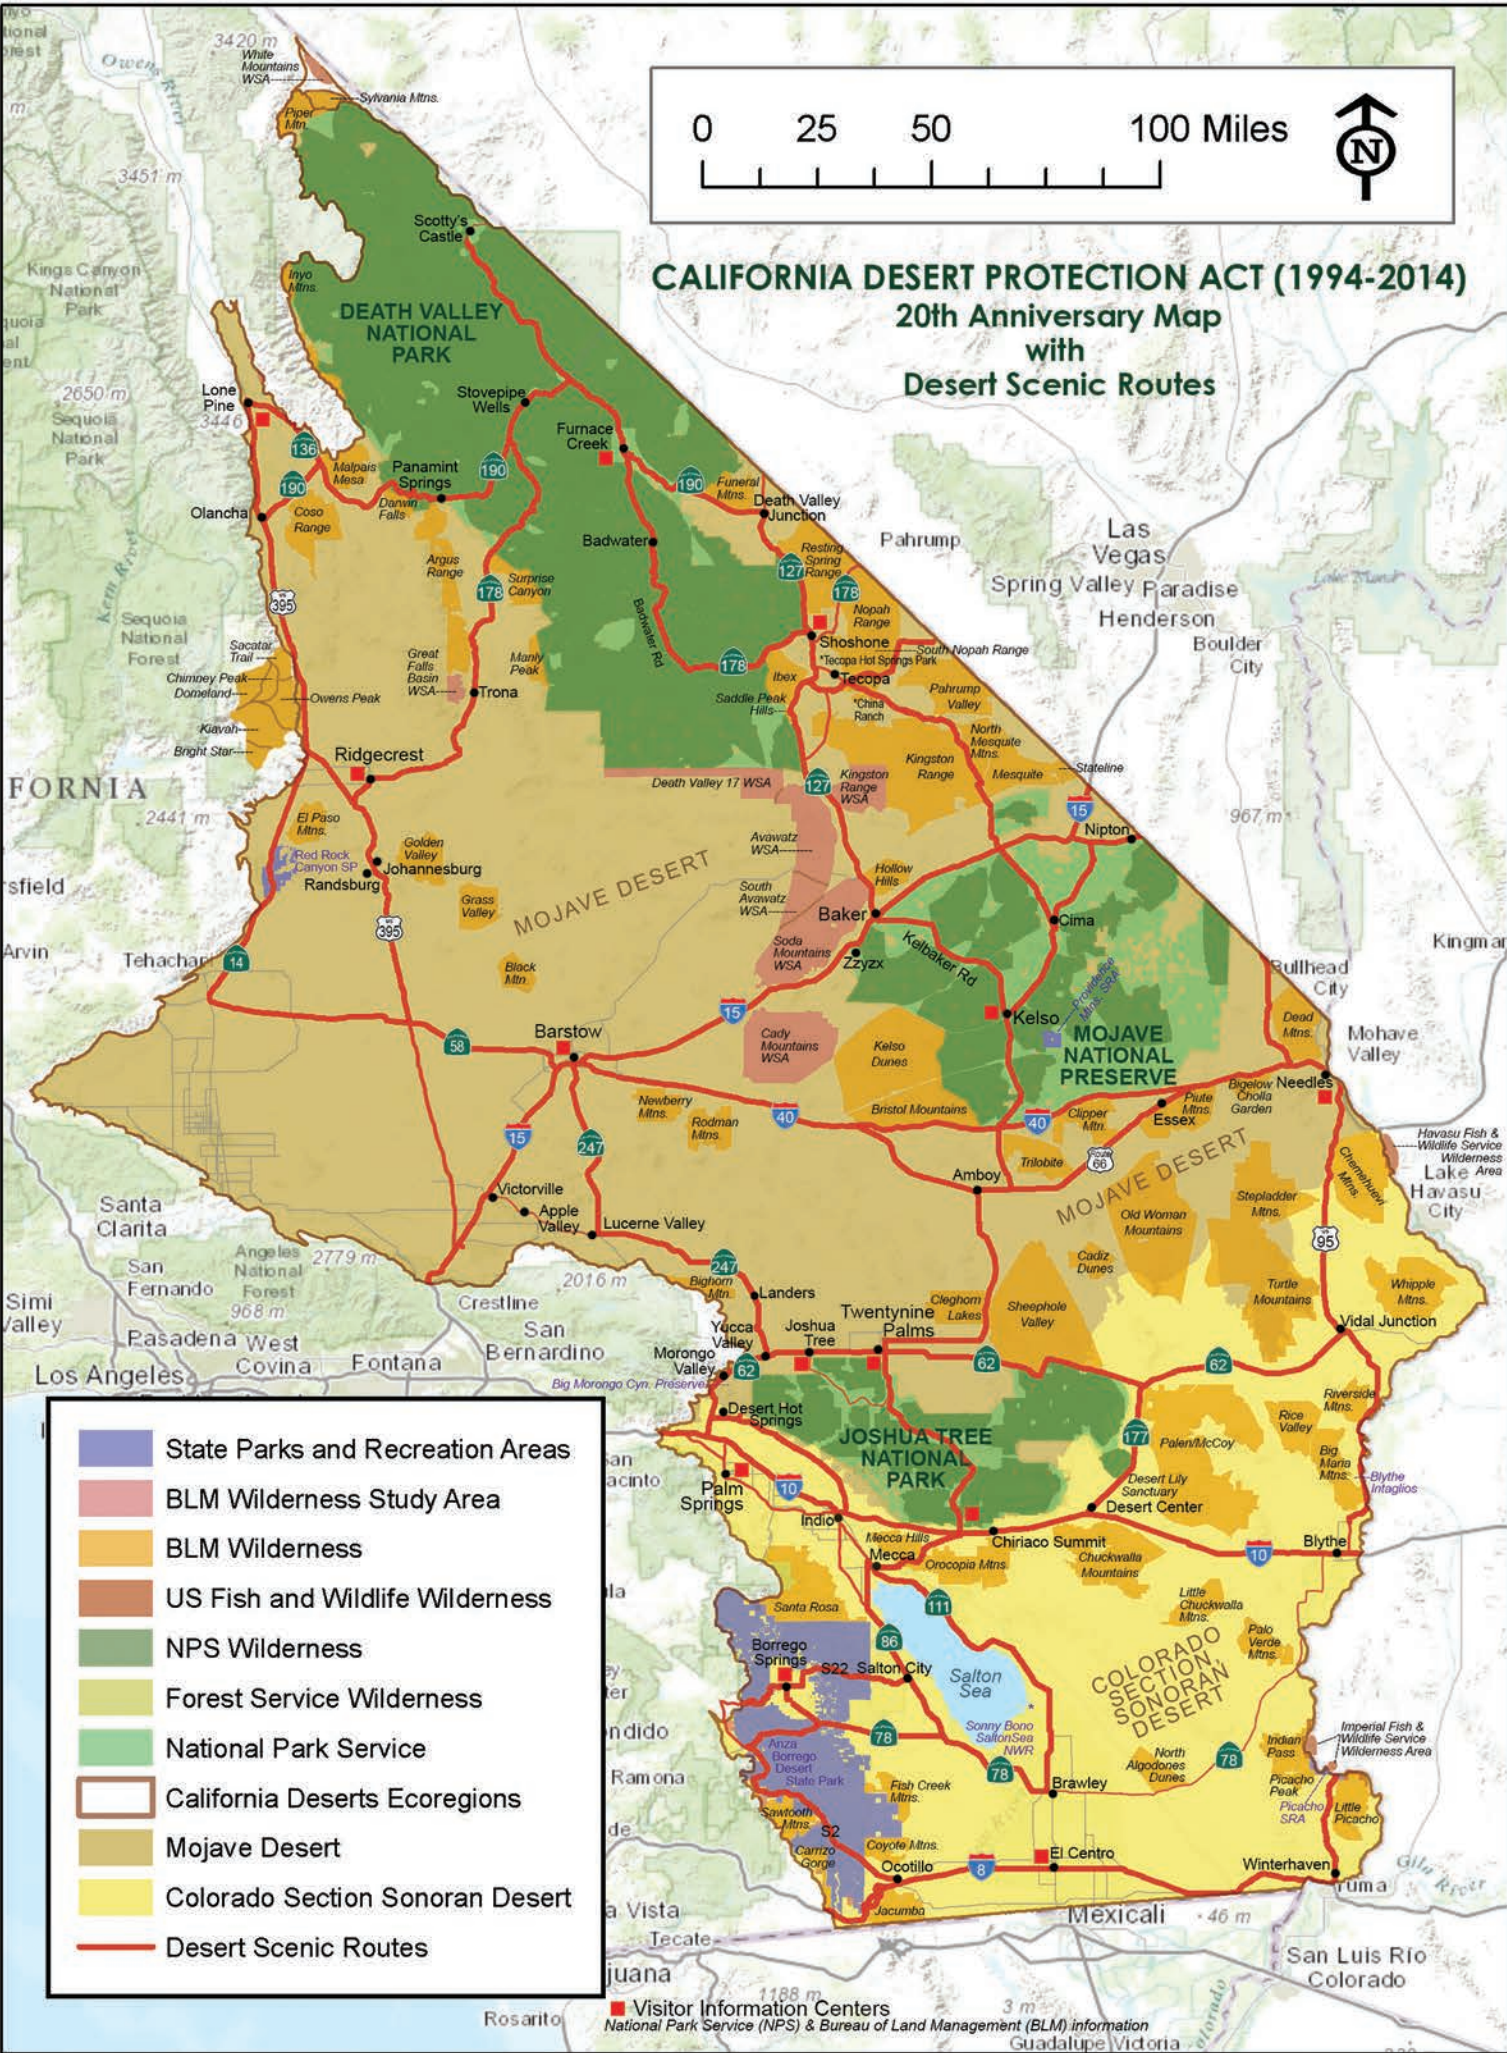

# CALIFORNIA DESERT PROTECTION ACT (1994-2014) 20th Anniversary Map with Desert Scenic Routes

- State Parks and Recreation Areas
- BLM Wilderness Study Area
- BLM Wilderness
- US Fish and Wildlife Wilderness
- NPS Wilderness
- Forest Service Wilderness
- National Park Service
- California Deserts Ecoregions
- Mojave Desert
- Colorado Section Sonoran Desert
- Desert Scenic Routes

■ Visitor Information Centers  
 National Park Service (NPS) & Bureau of Land Management (BLM) information  
 Guadalupe Victoria